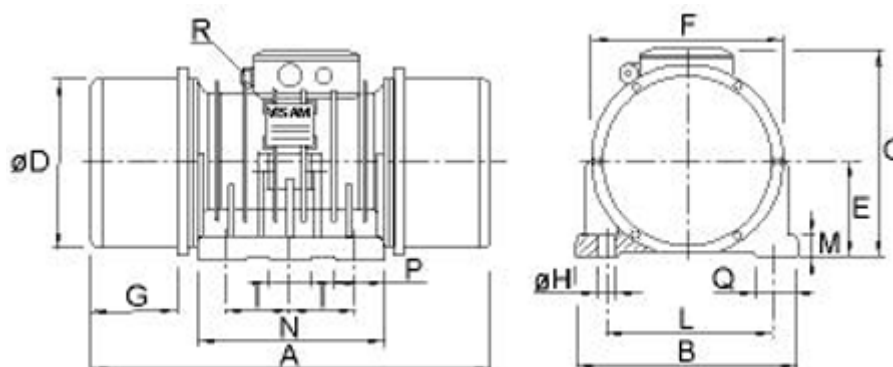

Data Sheet

Article number: 3101011130008100

Description: Vibrator motor SPV - 50 100.0 D 3600kgcm
750 o/m 11300kg 10kW 3x400-690V 50hz

Measures

A = 1084	L = 400
B = 520	M = 40
C = 504	N = 470
d = 451	Number H = 6
E = 255	P = 150
G = 278	Q = 145
H = 38	R = M32x1,5 + M16x1,5TH
I = 155	